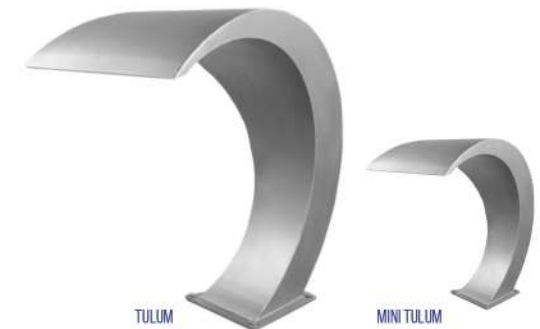

DIMENSIONS

- **Length** 506 mm
- **Width** 30 mm
- **Height** 720 mm

FINISHES

- Sunlit Gold
- Golden Blaze
- Amber Bronze
- Midnight Steel
- Platinum Mist

AVAILABLE COLORS

E L I T E

FRAME

A bold, modern sheet of water for a striking visual effect. Perfect for adding a refined, contemporary touch to any poolside setting.

BOW

Elegant and flowing, this arching cascade brings a graceful movement to water features, blending form and function.

DIMENSIONS

Bow

- **Length:** 743 mm
- **Width:** 750 mm
- **Height:** 824 mm

Mini Bow

- **Length:** 523 mm
- **Width:** 525 mm
- **Height:** 576 mm

FINISHES

- Sunlit Gold
- Golden Blaze
- Amber Bronze
- Midnight Steel
- Platinum Mist

TULUM

Inspired by natural waterfalls, this cascade's curved design creates a serene, relaxing ambiance, ideal for tranquil pool spaces.