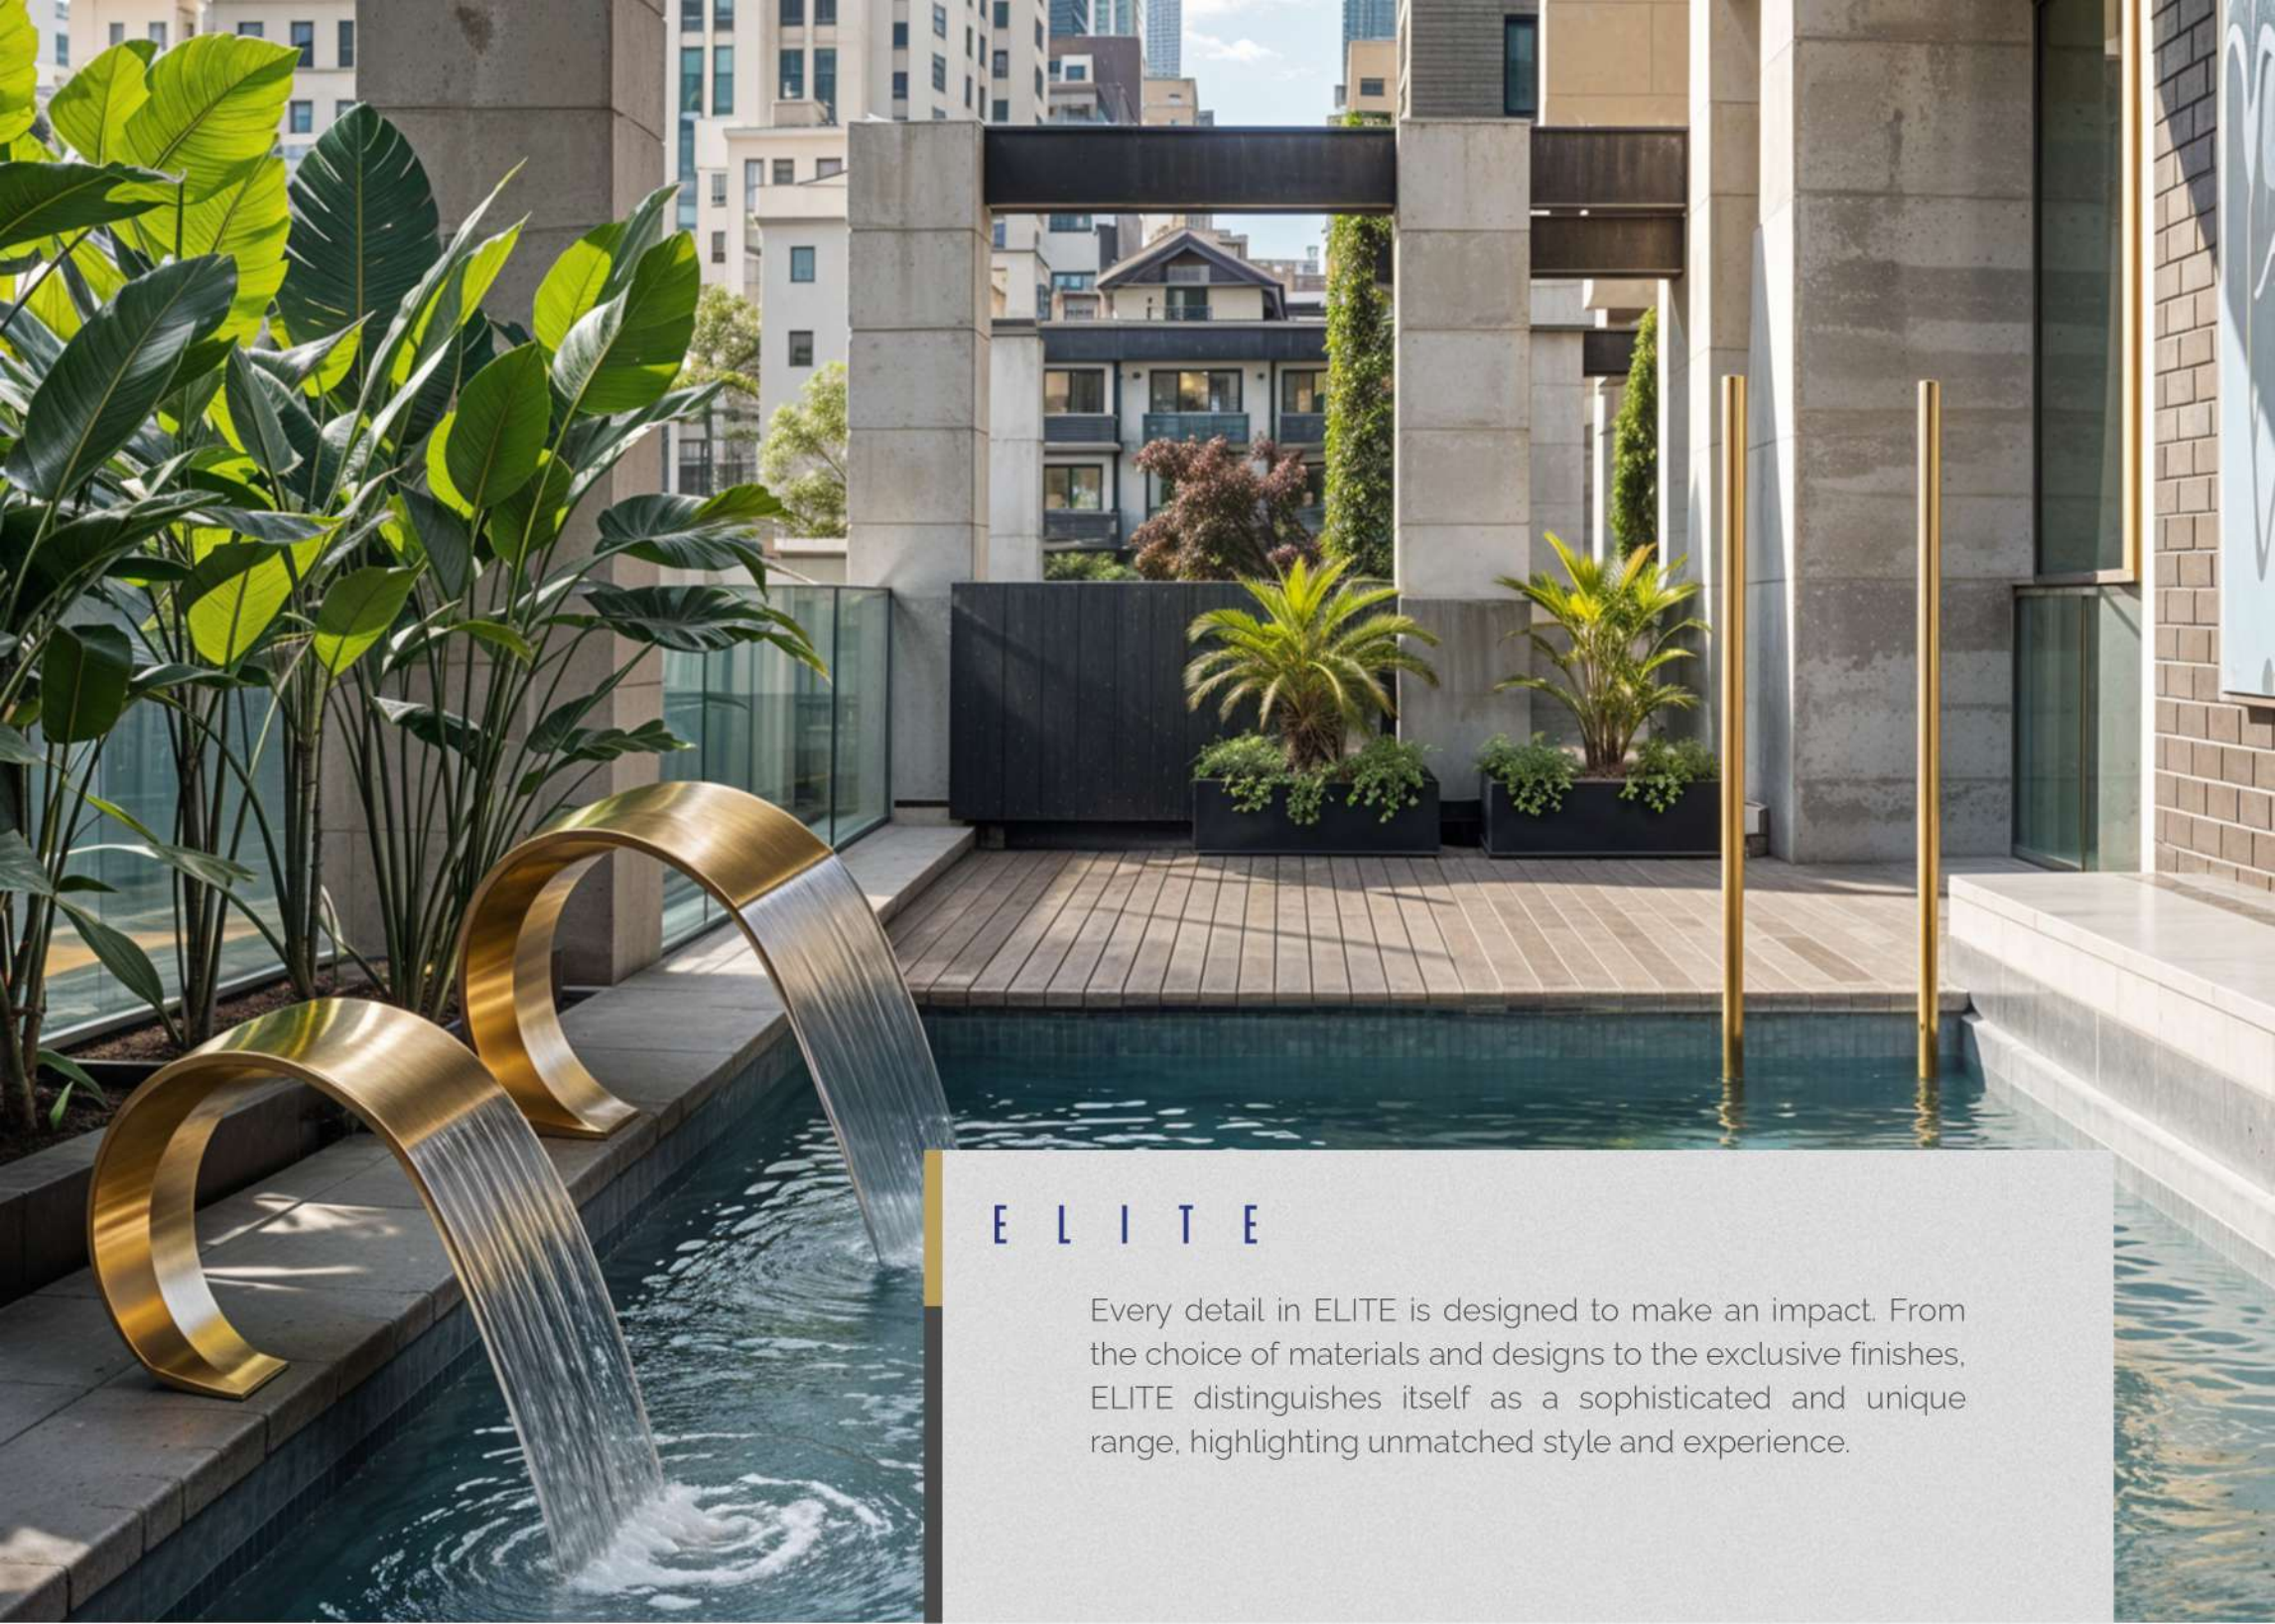

E L I T E

Every detail in ELITE is designed to make an impact. From the choice of materials and designs to the exclusive finishes, ELITE distinguishes itself as a sophisticated and unique range, highlighting unmatched style and experience.