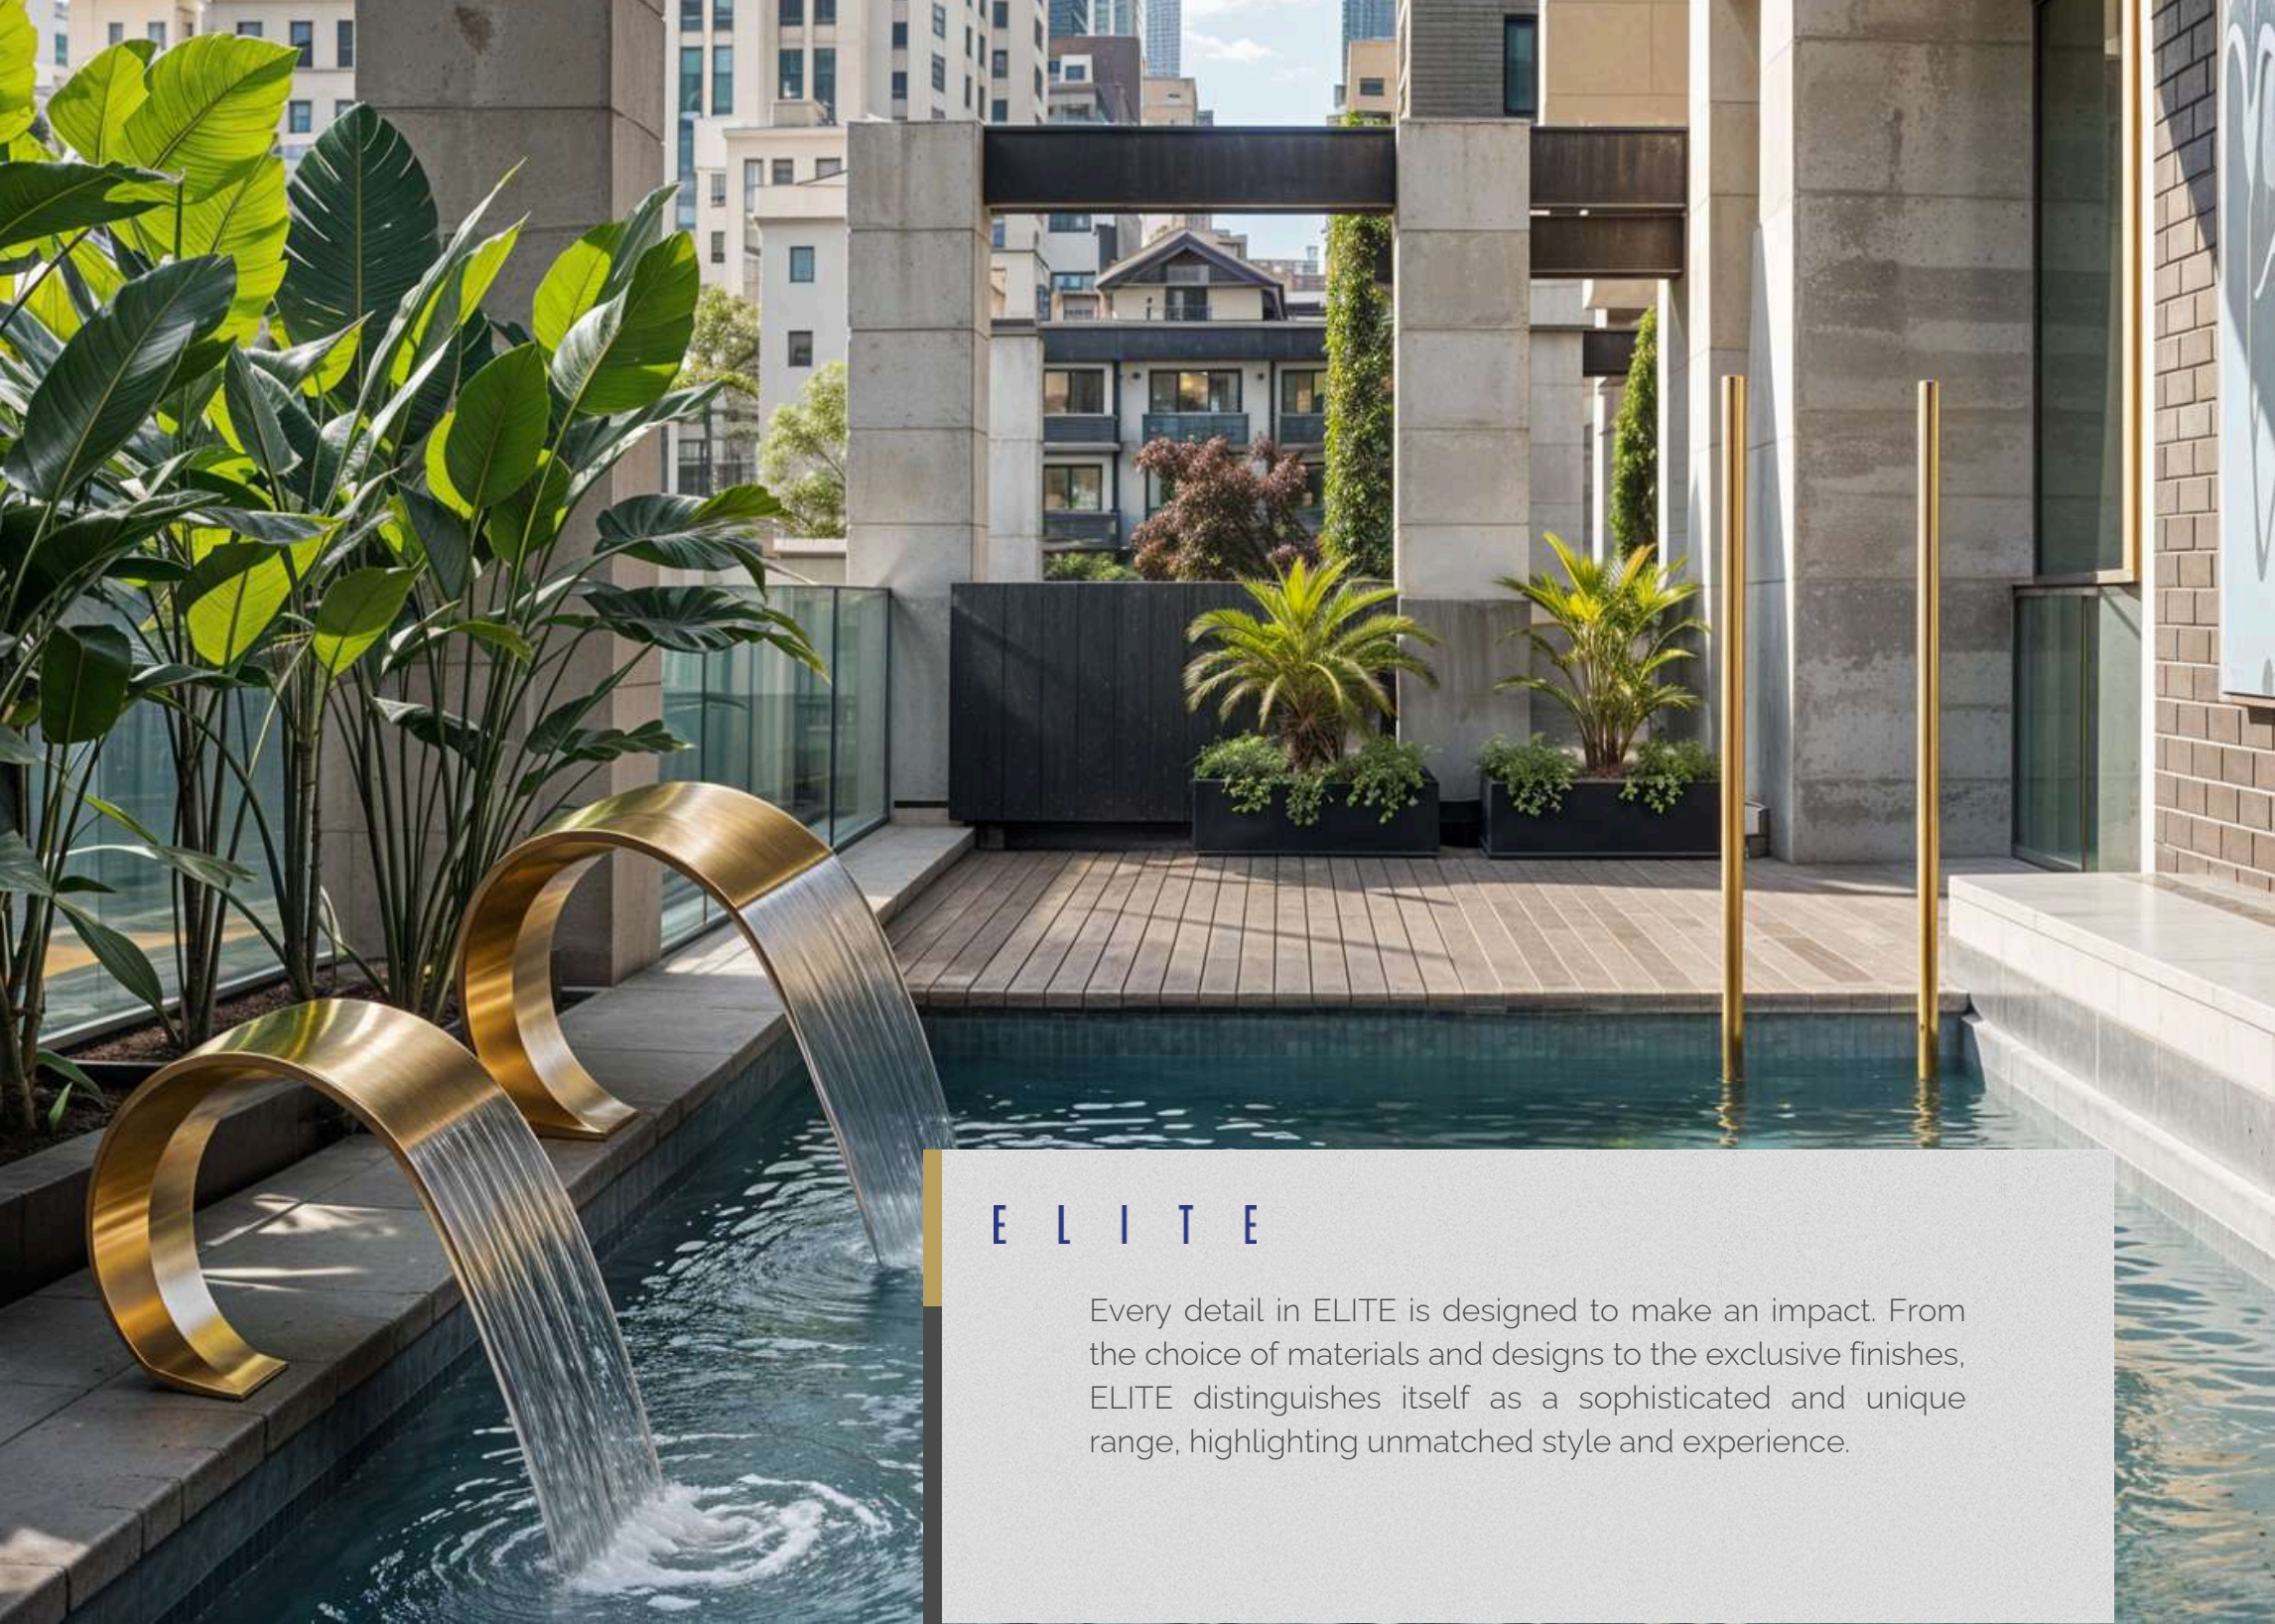

MOANA

DIMENSIONS

- **Length:** 195 mm
- **Width:** 115 mm
- **Height:** 178 mm

FINISHES

- Sunlit Gold
- Golden Blaze
- Amber Bronze
- Midnight Steel
- Platinum Mist

E L I T E

Every detail in ELITE is designed to make an impact. From the choice of materials and designs to the exclusive finishes, ELITE distinguishes itself as a sophisticated and unique range, highlighting unmatched style and experience.