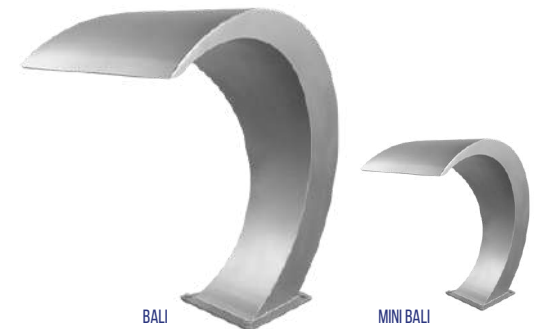

DIMENSIONS

- **Length:** 506 mm
- **Width:** 30 mm
- **Height:** 720 mm

FINISHES

- Sunlit Gold
- Golden Blaze
- Amber Bronze
- Midnight Steel
- Platinum Mist

AVAILABLE COLORS

E L I T E

FRAME

A bold, modern sheet of water for a striking visual effect. Perfect for adding a refined, contemporary touch to any poolside setting.

DIMENSIONS

Frame Ground

- **Length:** 120 mm
- **Width:** 580 mm
- **Height:** 592 mm

Frame Wall

- **Length:** 76 mm
- **Width:** 480 mm
- **Height:** 600 mm

FINISHES

- Sunlit Gold
- Golden Blaze
- Amber Bronze
- Midnight Steel
- Platinum Mist

BOW

Elegant and flowing, this arching cascade brings a graceful movement to water features, blending form and function.

DIMENSIONS

Bow

- **Length:** 743 mm
- **Width:** 750 mm
- **Height:** 824 mm

Mini Bow

- **Length:** 523 mm
- **Width:** 525 mm
- **Height:** 576 mm

FINISHES

- Sunlit Gold
- Golden Blaze
- Amber Bronze
- Midnight Steel
- Platinum Mist

BALI

Inspired by natural waterfalls, this cascade's curved design creates a serene, relaxing ambiance, ideal for tranquil pool spaces.